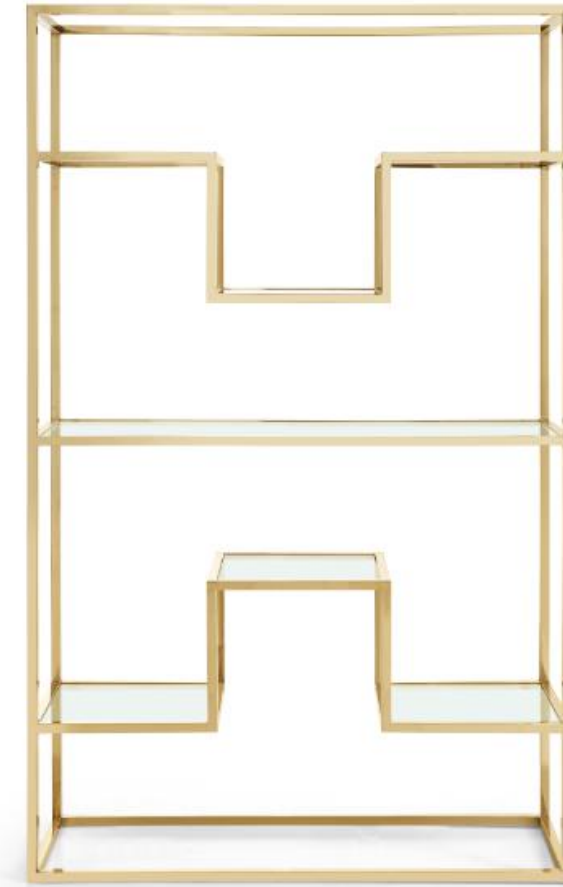

ITEM NO .DA-CT4G22
COFFEE TABLE

FLOWERAL COFFEE TABLE

FREA COFFEE TABLE

SIMPE COFFEE TABLE

MODULA COFFEE TABLE

BEE COFFEE TABLE

Fashion is not only a kind of appearance, or an inner, popular may not be suitable for you, but according to their own characteristics to dress up yourself, you belong to that kind, mature, lady, or simple and natural, or pure, or movement, a fact that can all be fashionable

BEE ROUND TABLE

JEWEL SERIES

ITEM NO.DA-SS7G22
SHELF

MILLIO SHELF

ITEM NO. DA-SS7G23
SHELF

MALAO SHELF

ITEM NO.DA-CT4G24B
COFFEE TABLE

ITEM NO.DA-CT4G24A
COFEE TABLE

ZANA SQAURE SERIEES

ZANA ROUND TABLE AND SIDE TABLE

ZANA BENCH

ITEM NO.DA-CT4G27
COFEE TABLE

ITEM NO.DA-CT4G30
COFFEE TABLE

ITEM NO.DA-ET3G40
END TABLE

SWONA SERIES

ITEM NO.DA-CT4G31
COFFEE TABLE