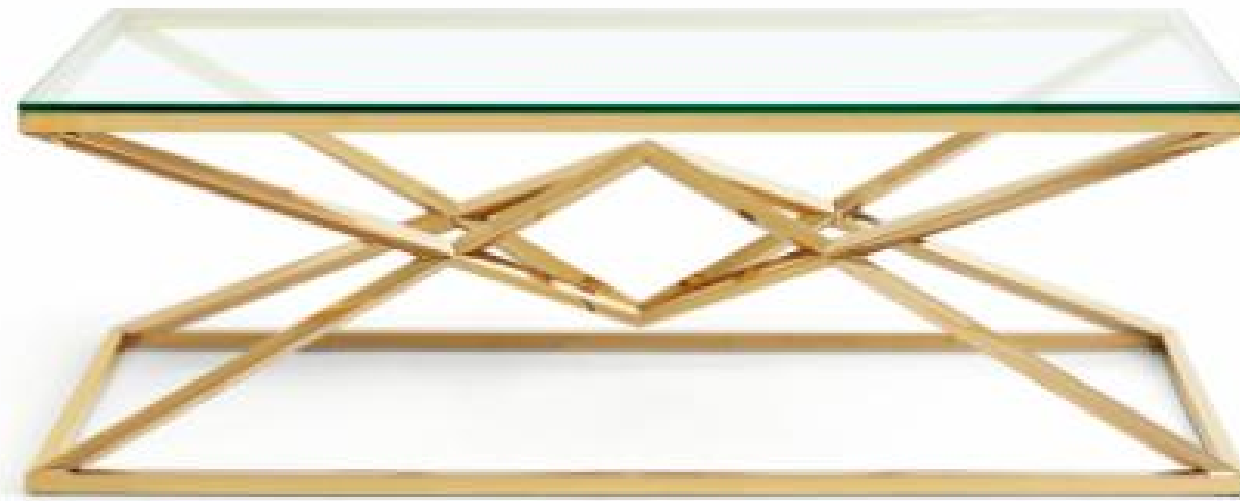

ROYALLY COFFEE TABLE

GOLDCUP COFFEE TABLE

GOLDCUP SIDE TABLE

*DOVA created a new concept for luxury life style which is simple and easy ,
choose our furniture make you r home more comfortable and gorgeous!*

ITEM NO .DA-CT4G22
COFFEE TABLE

FLOWERAL COFFEE TABLE

FREA COFFEE TABLE

SIMPE COFFEE TABLE

MODULA COFFEE TABLE

BEE COFFEE TABLE

Fashion is not only a kind of appearance, or an inner, popular may not be suitable for you, but according to their own characteristics to dress up yourself, you belong to that kind, mature, lady, or simple and natural, or pure, or movement, a fact that can all be fashionable

BEE ROUND TABLE

JEWEL SERIES

ITEM NO.DA-SS7G22
SHELF

MILLIO SHELF

ITEM NO. DA-SS7G23
SHELF

MALAO SHELF

ITEM NO.DA-CT4G24B
COFFEE TABLE

ITEM NO.DA-CT4G24A
COFEE TABLE