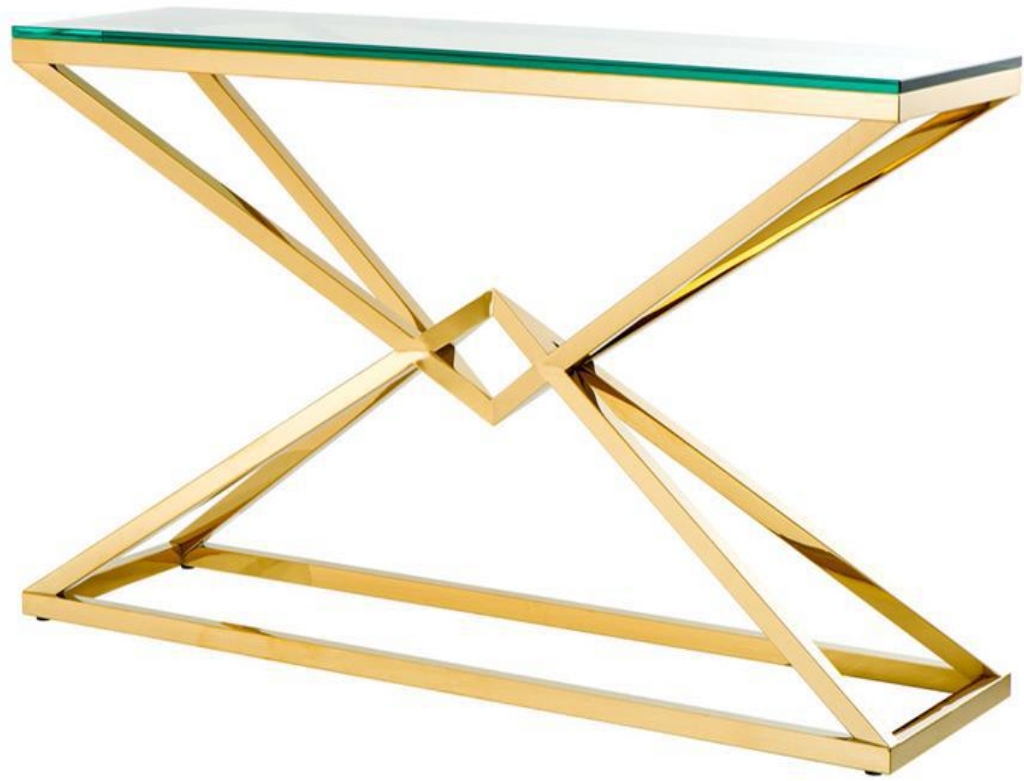

ITEM NO .DA-CT4G22
COFFEE TABLE

FLOWERAL COFFEE TABLE

FREA COFFEE TABLE

SIMPE COFFEE TABLE

MODULA COFFEE TABLE

BEE COFFEE TABLE

Fashion is not only a kind of appearance, or an inner, popular may not be suitable for you, but according to their own characteristics to dress up yourself, you belong to that kind, mature, lady, or simple and natural, or pure, or movement, a fact that can all be fashionable

BEE ROUND TABLE

JEWEL SERIES

ITEM NO.DA-SS7G22
SHELF

MILLIO SHELF

ITEM NO. DA-SS7G23
SHELF

MALAO SHELF

ITEM NO.DA-CT4G24B
COFFEE TABLE

ITEM NO.DA-CT4G24A
COFEE TABLE