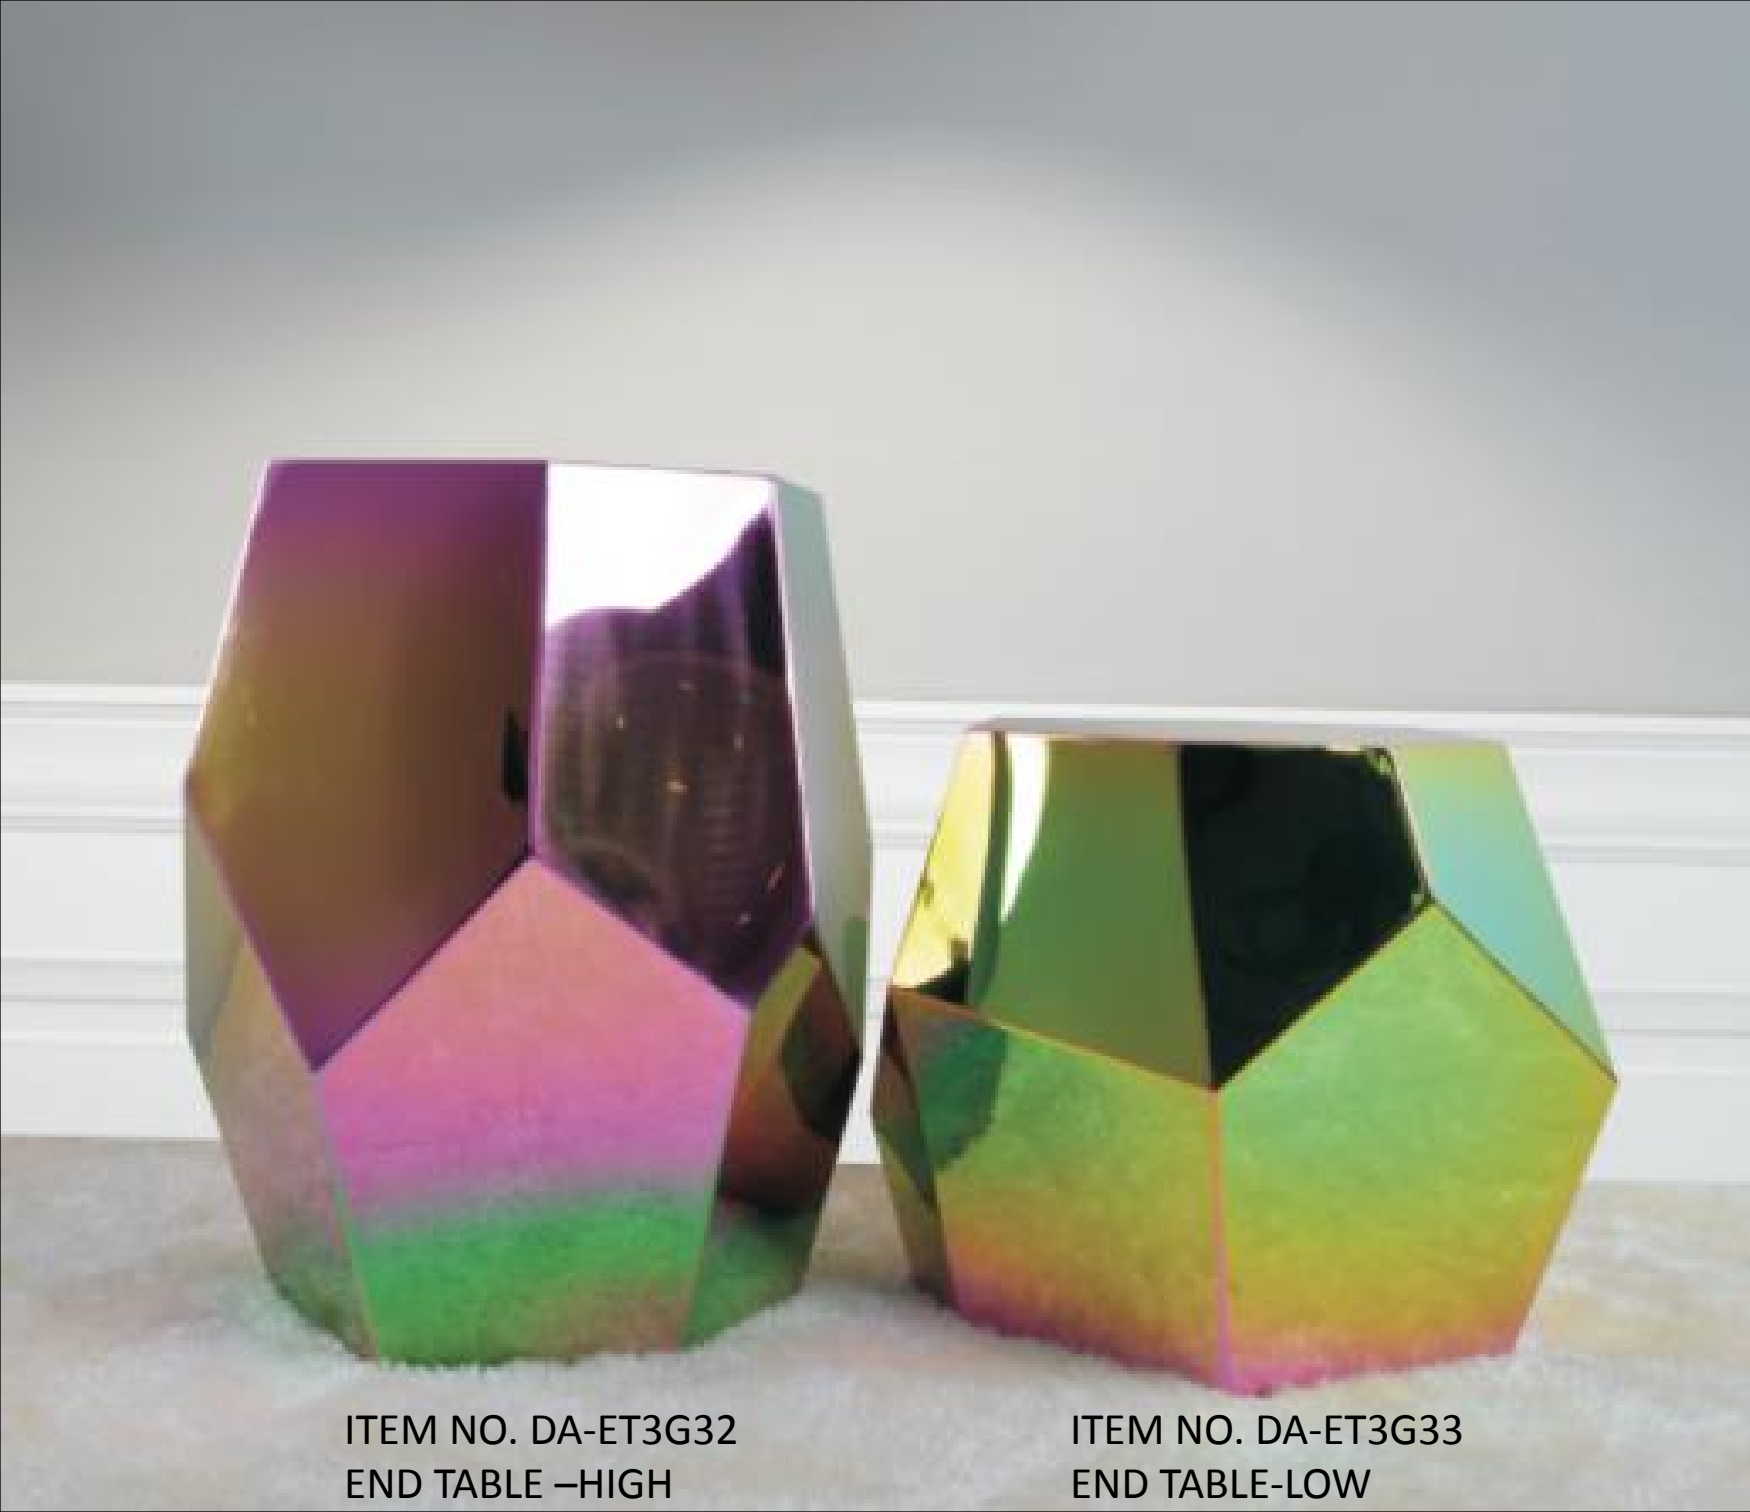

DANA OTTOMAN

TUFEDY OTTOMAN

SELIO OTTOMAN

SULLY OTTOMAN

SELIO OTTOMAN

PUMPKIN OTTOMAN

HG MIRROR

ITEM NO. DA-ET3G32
END TABLE –HIGH