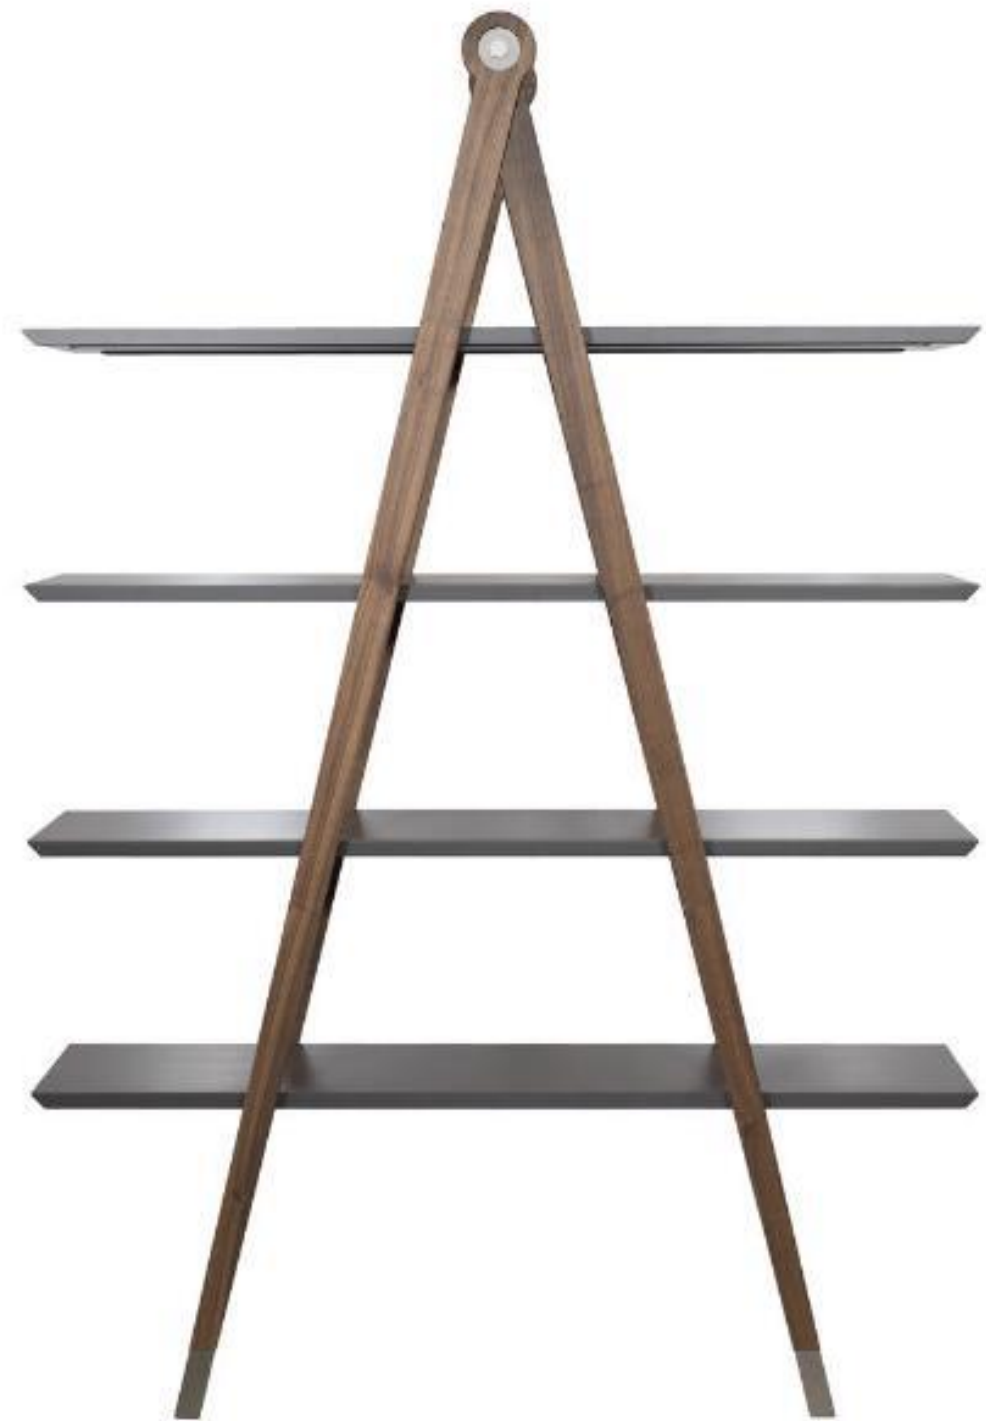

DOUGHNUT COFFEE TABLE

SPIDER SIDE TABLE

SPIDER COFFEE TABLE

CANTONIO COFFEE TABLE

VASA SIDE TABLE

MUSHROOM COFFEE TABLE

KUKU SHELF

MOKA FURNITURE